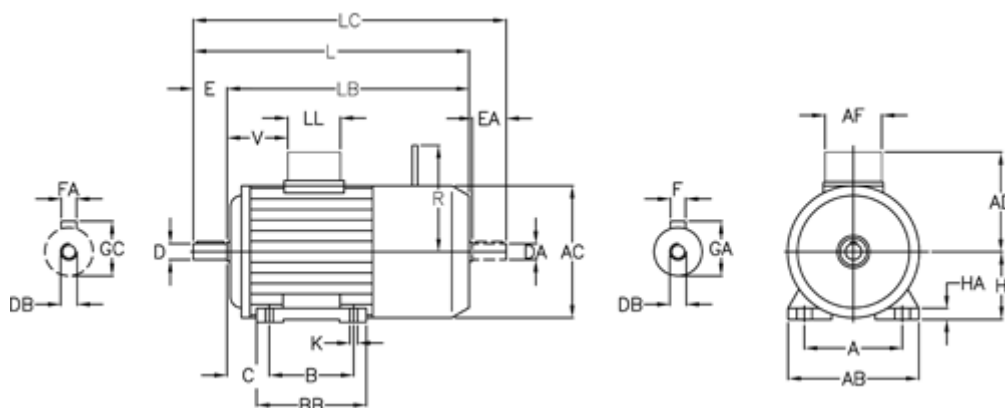

# Data Sheet

Article number: 2510002204120404000

Description: Bonfiglioli brake motor BX100LA-4 2.2KW FD15  
1400 rpm 3x230/400v 50HZ IP55 IE3 DC brake B3 stainless steel

## Measures

A	= 160	D	= 28	GC	= 31.0	R	= 160
A/F	= 98	DA	= M10	H	= 100	V	= 119
AB	= 192	DB	= M10	HA	= 14.0		
AC	= 195	E	= 60	K	= 12		
AD	= 142	EA	= 28	L	= 458		
B	= 140	F	= 8	LC	= 521		
BB H7	= 175	FA	= 8	Length B	= 398		
C	= 63	GA	= 31.0	LL	= 98		